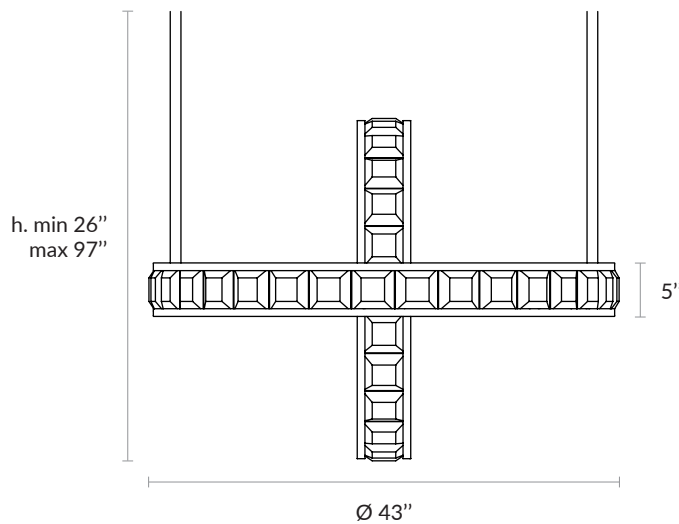

US PRODUCT SHEET

ÉLYSÉE H

Non contractual picture

AAE ELYSEE H US FP

Alain Ellouz
.paris

Type	Chandelier Equipped with UL listed components
Environment	Indoor
Material	Rock crystals 3,9" x 3,9" , aluminium, steel and stainless steel Overall drop : min h. 26"- max h. 97"
Suspension system	Ceiling plate or false ceiling system and metal rod Ø 1"
Lighting system	LED Strip 2,9W/ft (2700K or 3000K) - Dimmable intensity Remote transformer (concealed option upon request)
Voltage	24 V : transformer provided
Wattage / Lumens	240 W / 8010 lm

References

Mat black	COL-0494
Polished gold	COL-0495
Antique brass	COL-0497
Polished stainless steel	COL-0499

Dimensions :

Side view

Top view

Weight :

265 lb / 120 Kg

2 years warranty. General terms and conditions of sales

- **ÉLYSÉE H CANOPY**

Individual ceiling fixing.

45,3"W x 6,1"D x 1,26"H

- **RODS AND CANOPY FINISHES**

Paint finish :

Mat black
ref : dcl-022

Metal plating finish :

Antique brass
ref : dcl-005

Type	Chandelier Equipped with UL listed components
Environment	Indoor
Material	Rock crystals 3,9" x 3,9" , aluminium, steel and stainless steel
Suspension system	Ceiling plate and metal rod Ø 1" Overall drop : min h. 51.2"- max h. 122"
Lighting system	LED Strip 2,9W/ft (2700K or 3000K) - Dimmable intensity Remote transformer (concealed option upon request)
Voltage	24 V : transformer provided
Wattage / Lumens	240 W / 8010 lm