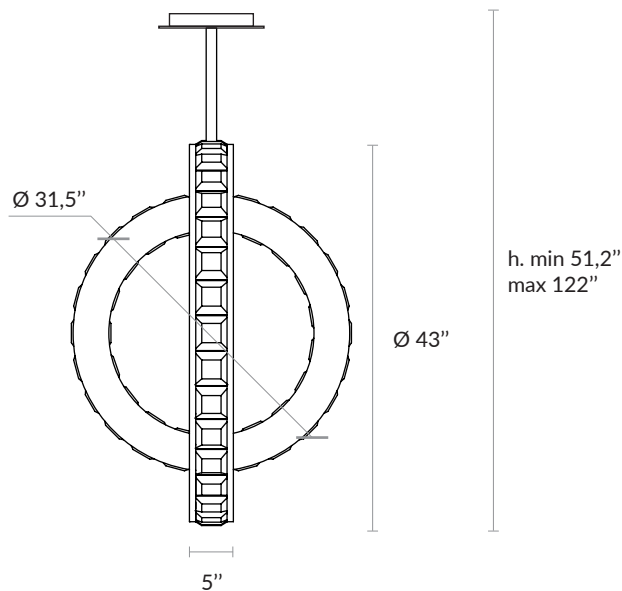

US PRODUCT SHEET

ÉLYSÉE H

Non contractual picture

AAE ELYSEE H US FP

Alain Ellouz
.paris

Type	Chandelier Equipped with UL listed components
Environment	Indoor
Material	Rock crystals 3,9" x 3,9" , aluminium, steel and stainless steel Overall drop : min h. 26"- max h. 97"
Suspension system	Ceiling plate or false ceiling system and metal rod Ø 1"
Lighting system	LED Strip 2,9W/ft (2700K or 3000K) - Dimmable intensity Remote transformer (concealed option upon request)
Voltage	24 V : transformer provided
Wattage / Lumens	240 W / 8010 lm

- **ÉLYSÉE H CANOPY**

Individual ceiling fixing.

45,3"W x 6,1"D x 1,26"H

- **RODS AND CANOPY FINISHES**

Paint finish :

Mat black
ref : dcl-022

Metal plating finish :

Antique brass
ref : dcl-005

Type	Chandelier Equipped with UL listed components
Environment	Indoor
Material	Rock crystals 3,9" x 3,9" , aluminium, steel and stainless steel
Suspension system	Ceiling plate and metal rod Ø 1" Overall drop : min h. 51.2"- max h. 122"
Lighting system	LED Strip 2,9W/ft (2700K or 3000K) - Dimmable intensity Remote transformer (concealed option upon request)
Voltage	24 V : transformer provided
Wattage / Lumens	240 W / 8010 lm

References	Mat black	COL-0501
	Polished gold	COL-0504
	Antique brass	COL-0506
	Polished stainless steel	COL-0508

Dimensions :

Weight : 265 lb / 120 Kg

2 years warranty. General terms and conditions of sales