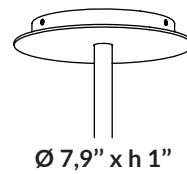

FIXING SYSTEMS AND FINISHES

- ÉLYSÉE V CANOPY

Individual ceiling fixing.

- RODS AND CANOPY FINISHES

Paint finish :

Mat black
ref : dcl-022

Metal plating finish :

Antique brass
ref : dcl-005

Golden polish
ref : dcl-010

Metal finish :

Polished stainless steel
ref : dcl-003