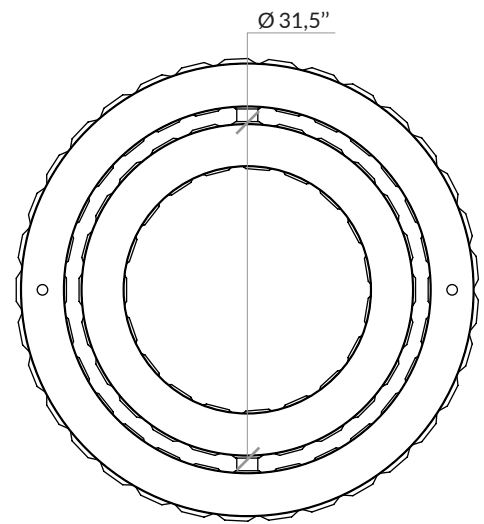

US PRODUCT SHEET

ÉLYSÉE H

Non contractual picture

AAE ELYSEE H US FP

Alain Ellouz
.paris

Type	Chandelier Equipped with UL listed components
Environment	Indoor
Material	Rock crystals 3,9" x 3,9" , aluminium, steel and stainless steel Overall drop : min h. 26"- max h. 97"
Suspension system	Ceiling plate or false ceiling system and metal rod Ø 1"
Lighting system	LED Strip 2,9W/ft (2700K or 3000K) - Dimmable intensity Remote transformer (concealed option upon request)
Voltage	24 V : transformer provided
Wattage / Lumens	240 W / 8010 lm

References

Mat black	COL-0494
Polished gold	COL-0495
Antique brass	COL-0497
Polished stainless steel	COL-0499

Dimensions :

Side view

Top view

Weight :

265 lb / 120 Kg

2 years warranty. General terms and conditions of sales

- **ÉLYSÉE H CANOPY**

Individual ceiling fixing.

45,3"W x 6,1"D x 1,26"H

- **RODS AND CANOPY FINISHES**

Paint finish :

Mat black
ref : dcl-022

Metal plating finish :

Antique brass
ref : dcl-005

Type	Chandelier Equipped with UL listed components
Environment	Indoor
Material	Rock crystals 3,9" x 3,9" , aluminium, steel and stainless steel
Suspension system	Ceiling plate and metal rod Ø 1" Overall drop : min h. 51.2"- max h. 122"
Lighting system	LED Strip 2,9W/ft (2700K or 3000K) - Dimmable intensity Remote transformer (concealed option upon request)
Voltage	24 V : transformer provided
Wattage / Lumens	240 W / 8010 lm